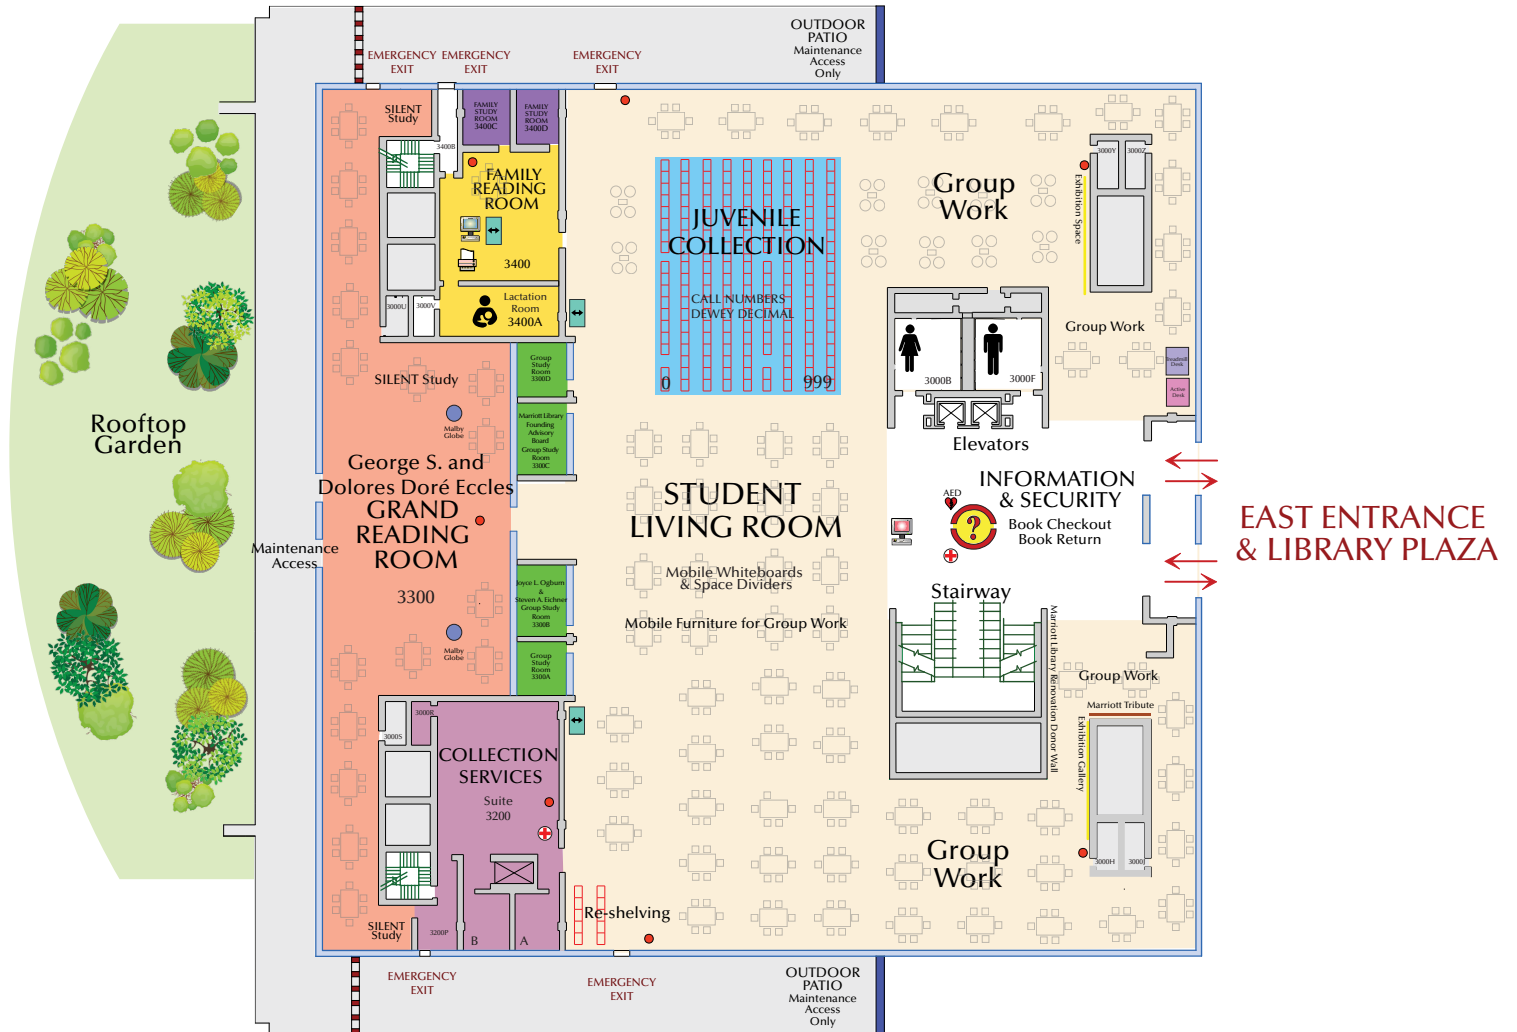

Level 3

LEGEND

	COMPUTERS PASSWORD REQUIRED		SERVICE DESK
	COMPUTER(S) QUICK SEARCH		FIRE EXTINGUISHER
	PRINTER(S)		FIRST AID KIT
	STANDING WORKSTATION		DEFIBRILLATOR - AED
	ADJUSTABLE HEIGHT WORKSTATION		COMPUTER WORKSTATION