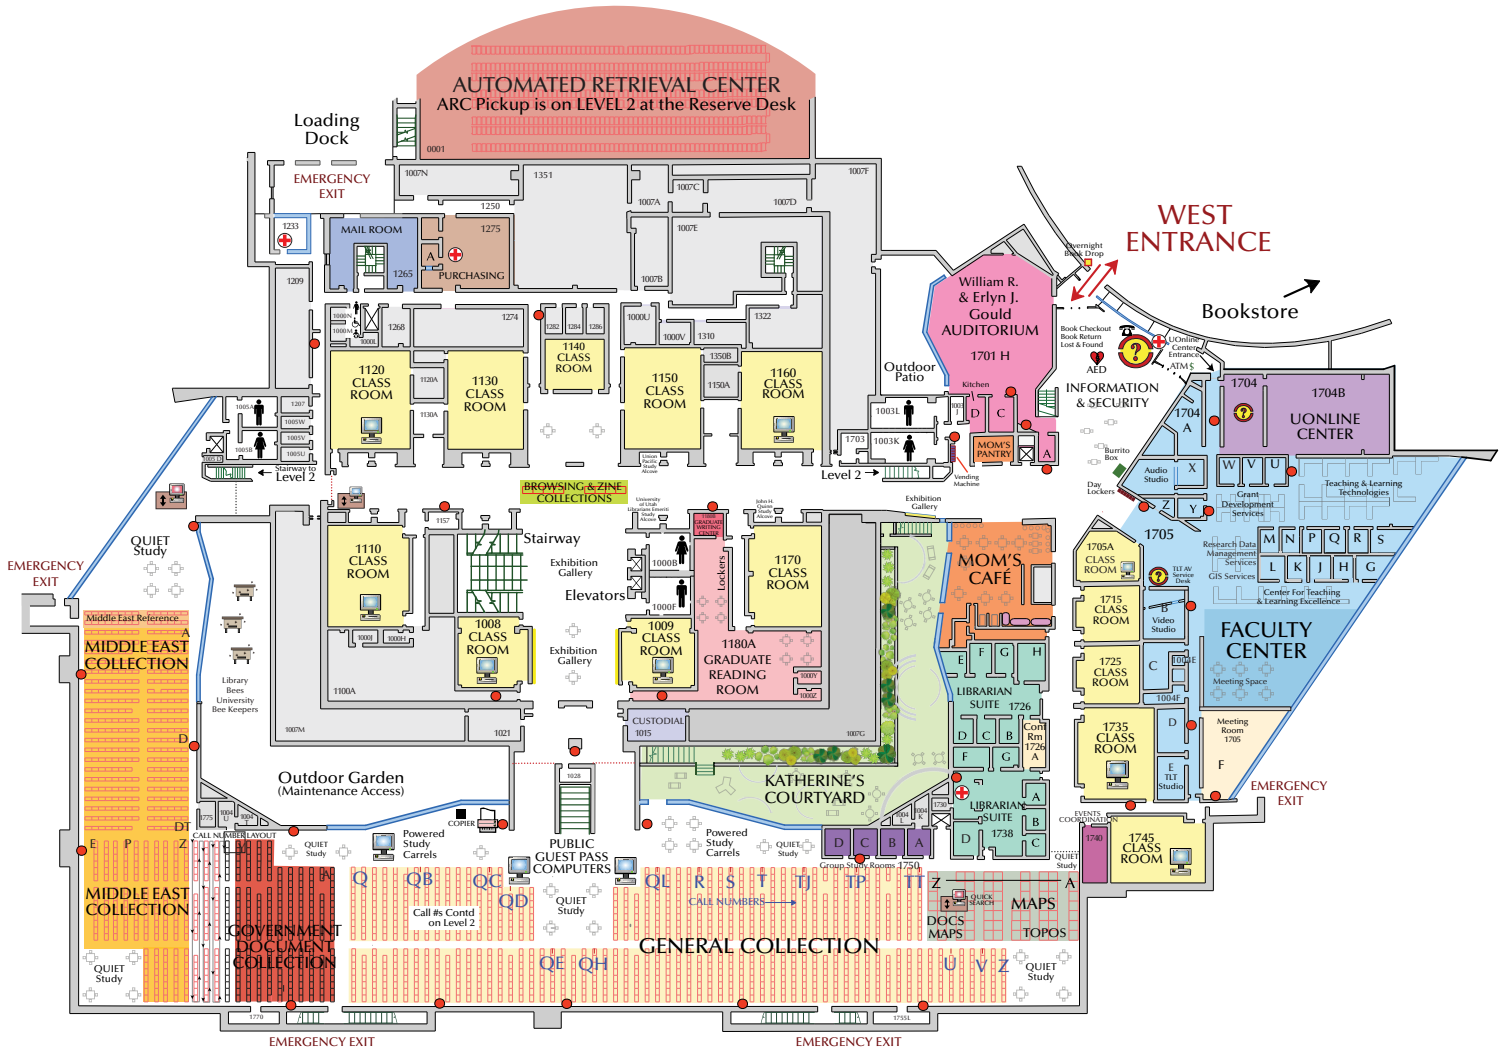

LEVEL 1

LEGEND

	COMPUTERS PASSWORD REQUIRED		SERVICE DESK
	COMPUTER(S) GENERIC SEARCH		FIRE EXTINGUISHER
	PRINTER(S)		FIRST AID KIT
	STANDING WORKSTATION		DEFIBRILLATOR - AED
	ADJUSTABLE HEIGHT WORKSTATION		ADJUSTABLE HEIGHT COMPUTER WORKSTATION