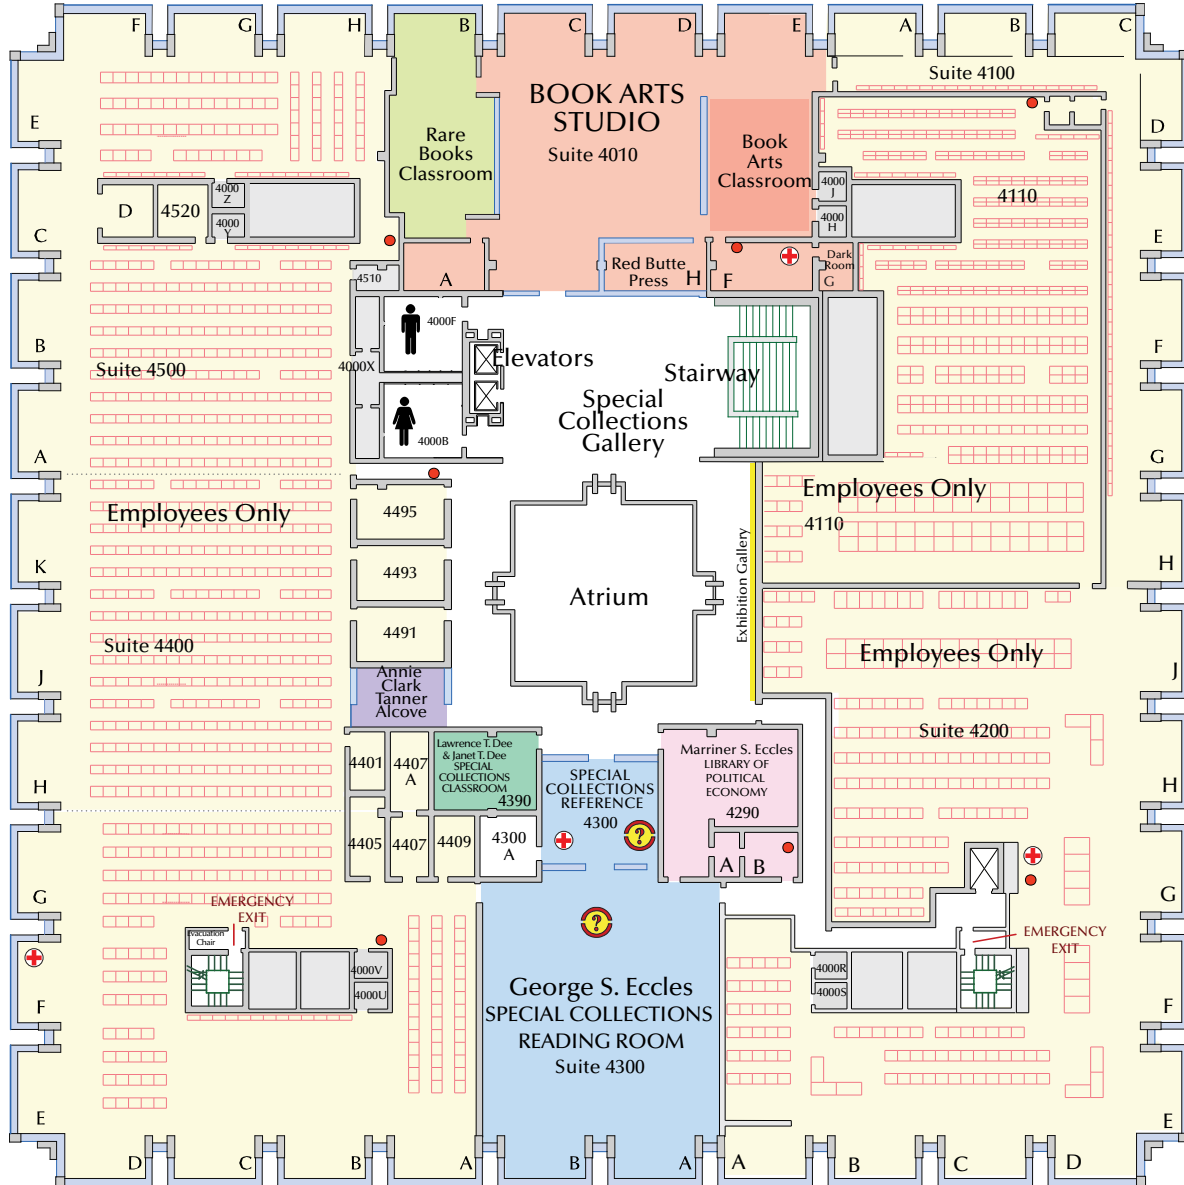

LEVEL 4

Special Collections

LEGEND

COMPUTERS PASSWORD REQUIRED	SERVICE DESK
COMPUTER(S) QUICK SEARCH	FIRE EXTINGUISHER
PRINTER(S)	FIRST AID KIT
STANDING WORKSTATION	DEFIBRILLATOR - AED
ADJUSTABLE HEIGHT WORKSTATION	ADJUSTABLE HEIGHT COMPUTER WORKSTATION