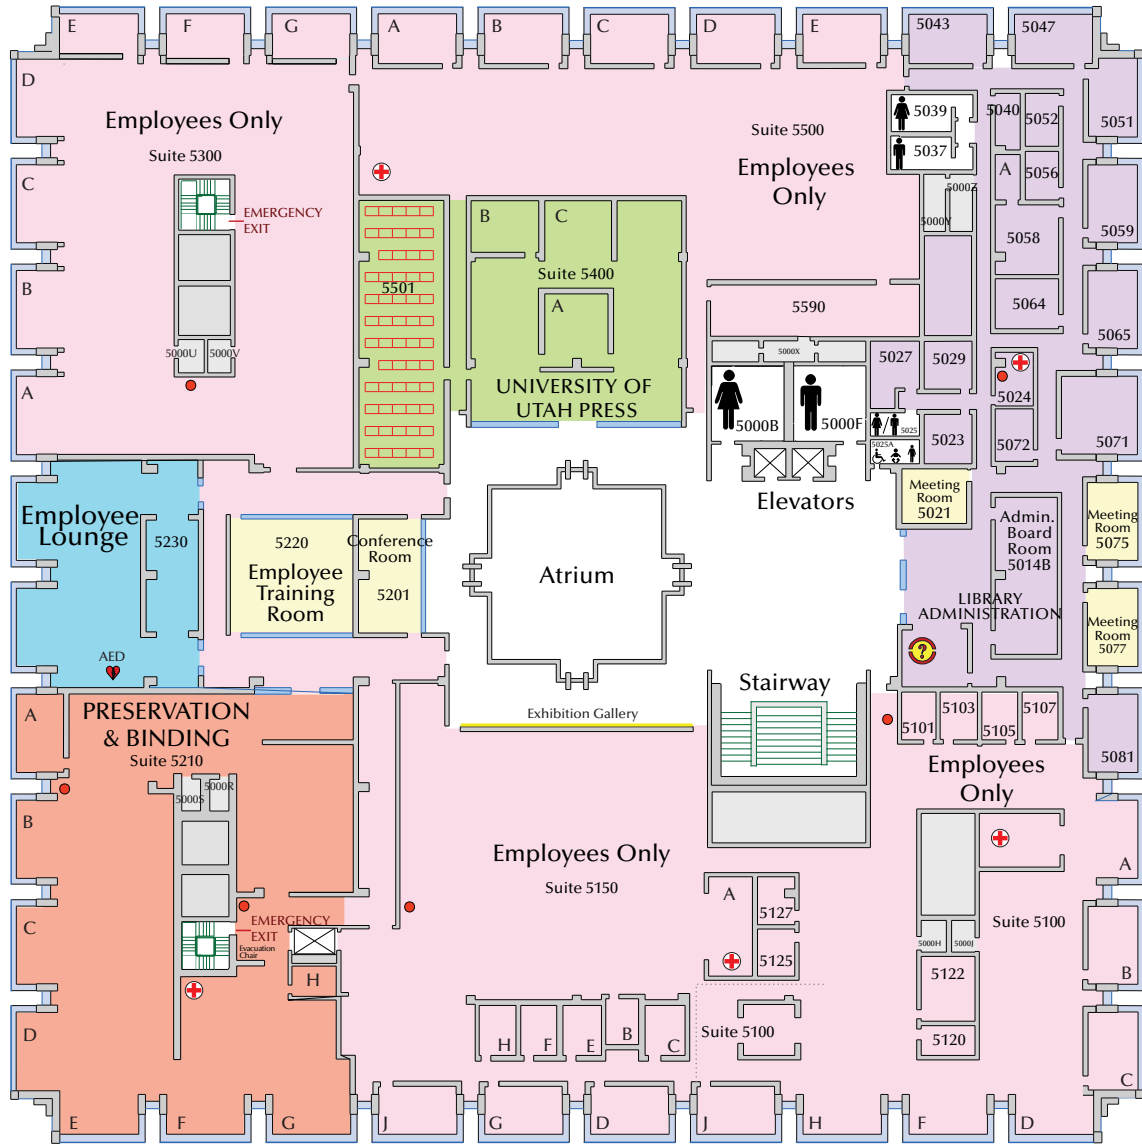

# LEVEL 5

**LEGEND**

COMPUTERS PASSWORD REQUIRED	SERVICE DESK
COMPUTER(S) CHECK SEARCH	FIRE EXTINGUISHER
PRINTER(S)	FIRST AID KIT
STANDING WORKSTATION	DEFIBRILLATOR - AED
ADJUSTABLE HEIGHT WORKSTATION	ADJUSTABLE HEIGHT COMPUTER WORKSTATION