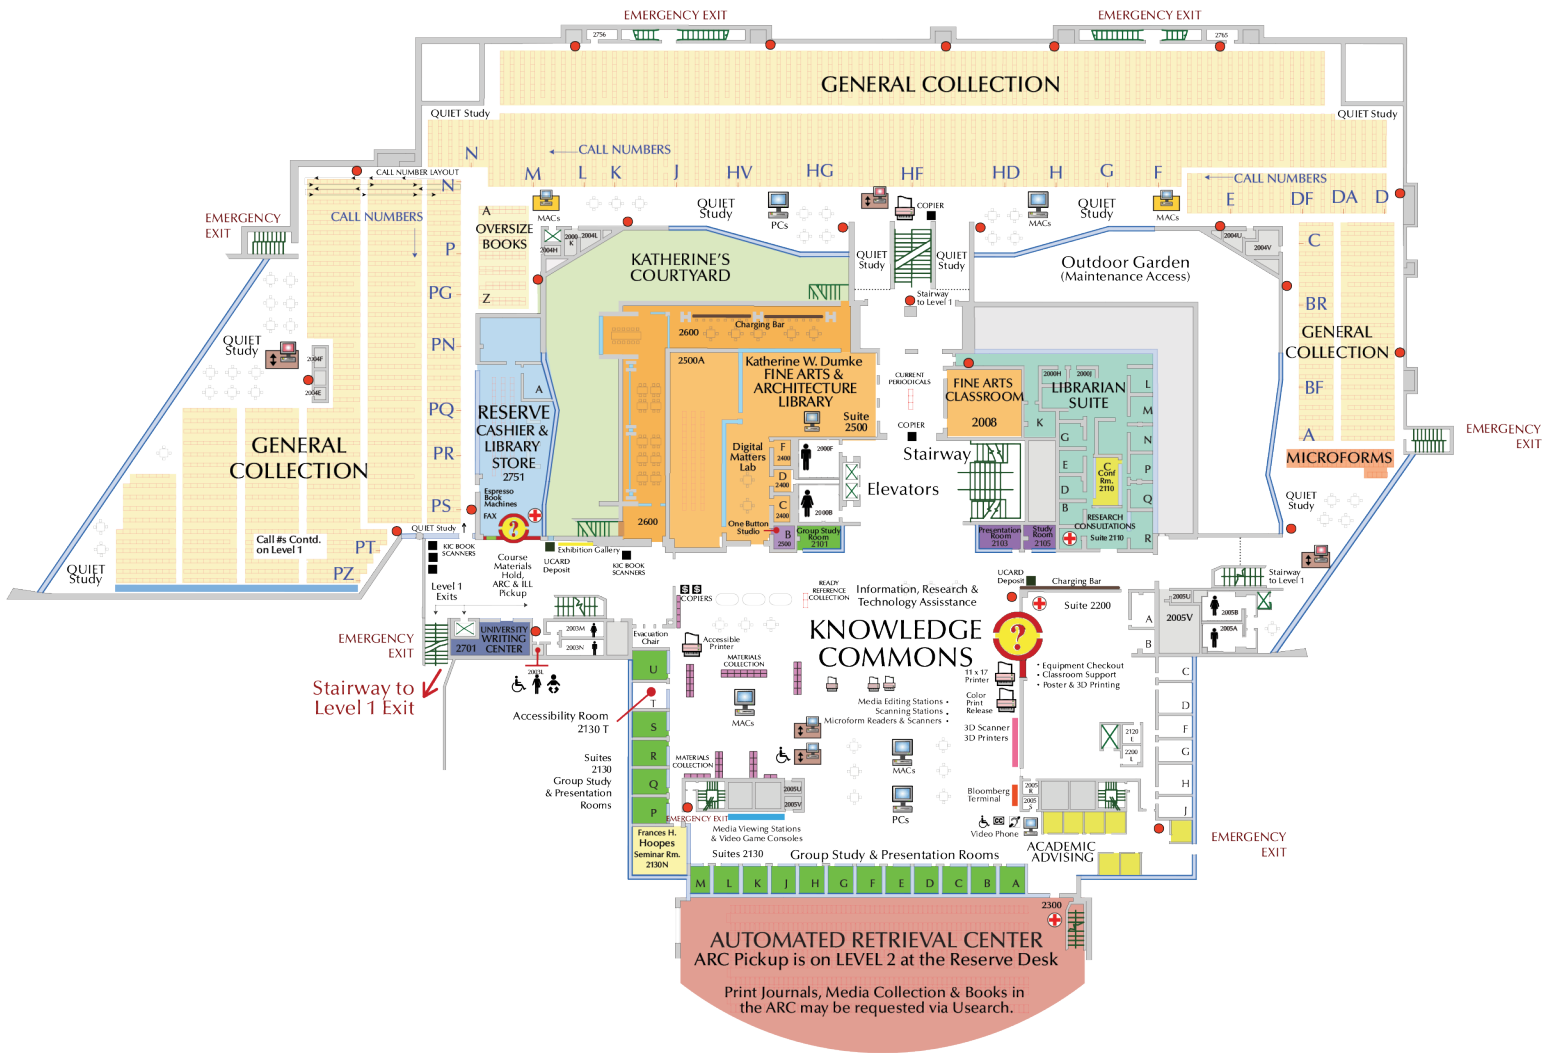

# LEVEL 2

## LEGEND

COMPUTERS (PASSWORDED RECYCLED)	SERVICE DISK
COMPUTER(S) QUICK SEARCH	FIRE EXTINGUISHER
PRINTER(S)	FIRST AID KIT
STANDING WORKSTATION	DEFIBRILLATOR - AED
ADJUSTABLE HEIGHT WORKSTATION	ADJUSTABLE HEIGHT COMPUTER WORKSTATION